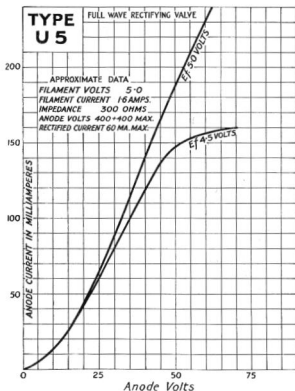

## MARCONI VALVES

TYPE U 5

RECTIFIER

*Characteristic Curve of Average U 5 Valve.*

*The valve in the purple box*